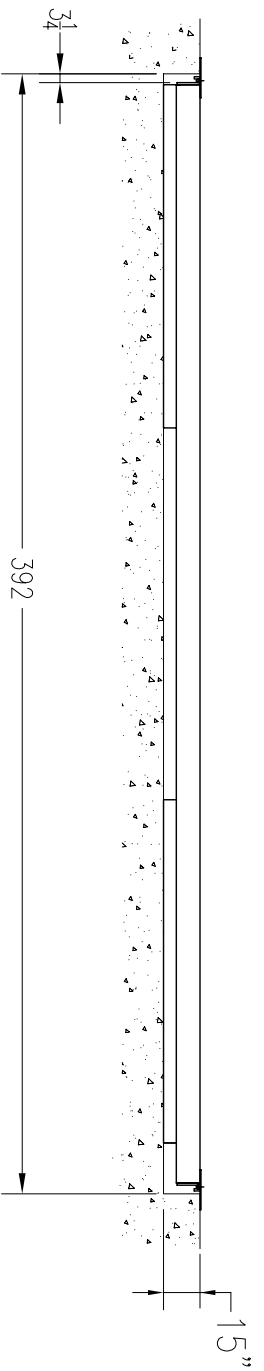

PKS SCISSOR LIFT PKSC75-32
 CAPACITY: 75,000 LB
 RUNWAYS 32' LG.

PKS SCISSOR LIFT PKSC75-32R
 CAPACITY: 75,000 LB
 RUNWAYS 32' LG.