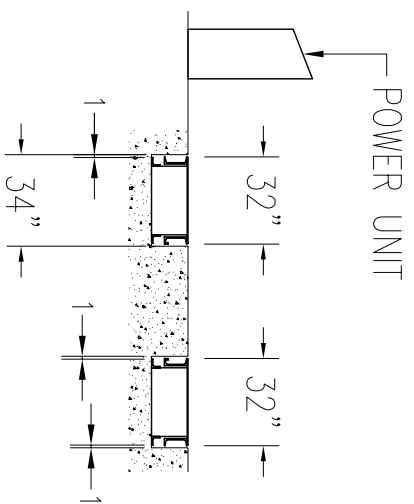

PKS SCISSOR LIFT PKSC75-32
 CAPACITY: 75,000 LB
 RUNWAYS 32' LG.

PKS SCISSOR LIFT PKSC75-32R
 CAPACITY: 75,000 LB
 RUNWAYS 32' LG.