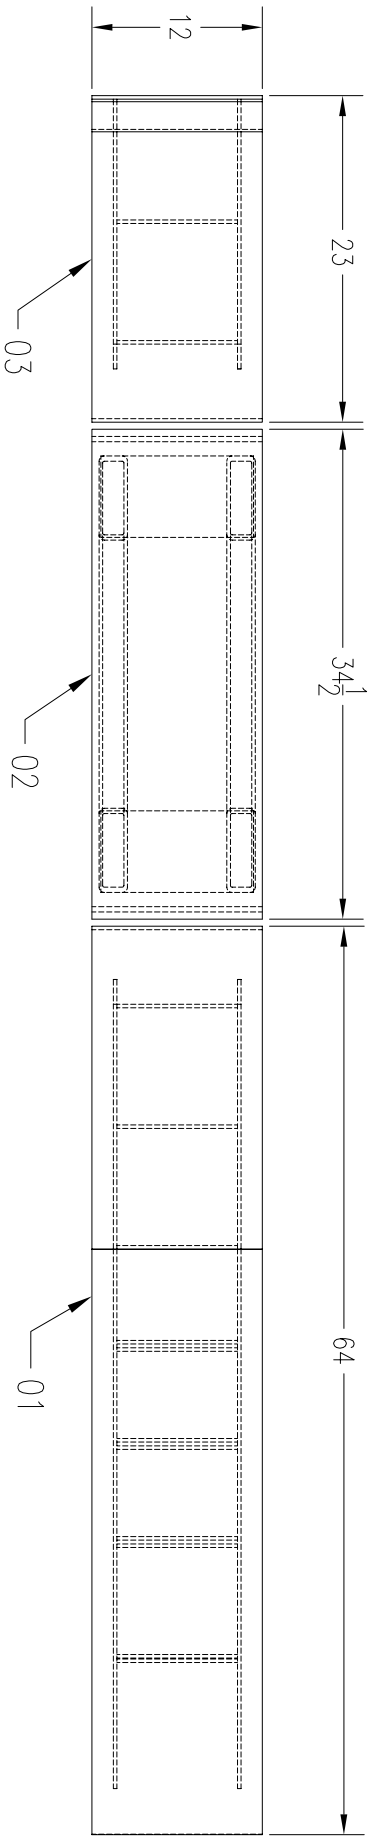

| ITEM | QTY. | PART NO. | DESCRIPTION | MATERIAL |
|------|------|----------|------------------|----------|
| 01 | 2 | FRLAF130 | APPROACH RAMP AF | 40W B |
| 02 | 2 | FRLAF120 | FORK RAMP AF | 40W B |
| 03 | 2 | FRLAF110 | FRONT RAMP AF | 40W B |

| TITLE | | MATERIAL | | NOTES | |
|------------------------------|---|----------|-------------|-------|----------|
| SET OF FORK LIFT ADAPTERS AF | | 40W | | FRLAF | |
| P | K | S | JAN.30/2002 | DWG | FRLAF101 |
| | | | | A | |